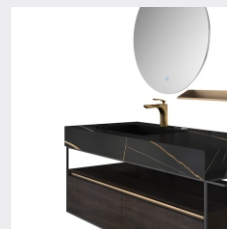

■ MODEL: LJ-1140

Upper layer of main cabinet:

1200X550X120mm

Main cabinet lower:

1200X550X250mm

Mirror: 700 x35x700mm

Shelf: 650X120X50mm

LEJIE 雷洁®