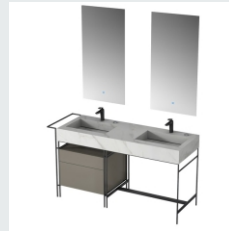

BATHROOM CABINET SERIES

■ MODEL:LJ-1119

The main tank:
1200 x550x850mm
Mirror:
1150 x17x820mm

■ MODEL:LJ-1120

The main tank:
1000 x550x850mm
Mirror:
950 x17x820mm

LEJIE 雷洁®

BATHROOM CABINET SERIES

■ MODEL:LJ-1121