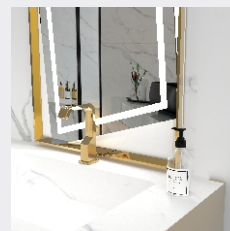

1100*500*100

LEJIE 雷洁®

BATHROOM CABINET SERIES

MODEL: LJ-1107

The main tank:
1800 x550x850mm
Mirror: 1100 x120x550mm
Deputy ark: 1650 x180x320mm

MODEL: LJ-1108

The main tank:
2100 x550x850mm
Mirror: 1330 x40x630mm
Shelf: 850X155X68mm

BATHROOM CABINET SERIES

■ MODEL:LJ-1109

The main tank:
1000 x550x850mm
Mirror: 900 x35mm

■ MODEL:LJ-1110

The main tank:
1800 x550x850mm
Mirror: 1326 x35x620mm

LEJIE 雷洁®

BATHROOM CABINET SERIES

■ MODEL:LJ-1111