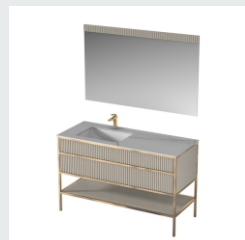

Mirror: 1350 x40x750mm

Tank: 180 x150x1000mmx2

MODEL: LJ-1114

The main tank:

1600 x550x500mm

Mirror: 1600 x40x750mm

Shelf: 600 x120x150mmx2

BATHROOM CABINET SERIES

1500 x 550 x 850mm

Mirror: 1400 x 17 x 820mm

Tank: 500 x 140 x 650mm

MODEL: LJ-1118

The main tank:

1350 x 550 x 850mm

Mirror: 1300 x 17 x 820mm

LEJIE 雷洁®

BATHROOM CABINET SERIES

■ MODEL:LJ-1119

The main tank:
1200 x550x850mm
Mirror:
1150 x17x820mm

■ MODEL:LJ-1120

The main tank:
1000 x550x850mm
Mirror:
950 x17x820mm

LEJIE 雷洁®

BATHROOM CABINET SERIES

■ MODEL:LJ-1121