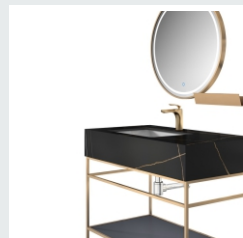

The main tank:
1500 x550x850mm
Mirror:
700 x35x700mmx2

LEJIE 雷洁®

BATHROOM CABINET SERIES

■ MODEL:LJ-1129

The main tank:

1350 x550x850mm

Mirror: 700 x35x700mm

Shelf: 650X120X50mm

■ MODEL:LJ-1130

The main tank:

1000 x550x850mm

Mirror: 700 x35x700mm

Shelf: 360X150X60mm

LJIJ雷洁®

BATHROOM CABINET SERIES

■ MODEL:LJ-1131