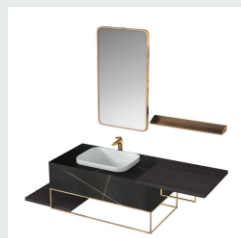

The main tank:

1000 x550x480mm

Mirror: 500 x35x900mm

Shelf: 650X120X50mm