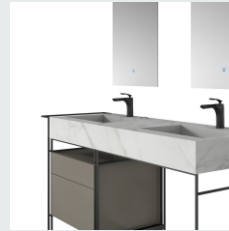

BATHROOM CABINET SERIES

■ MODEL:LJ-1119

The main tank:
1200 x550x850mm
Mirror:
1150 x17x820mm

■ MODEL:LJ-1120

The main tank:
1000 x550x850mm
Mirror:
950 x17x820mm

LEJIE 雷洁®

BATHROOM CABINET SERIES

■ MODEL:LJ-1121