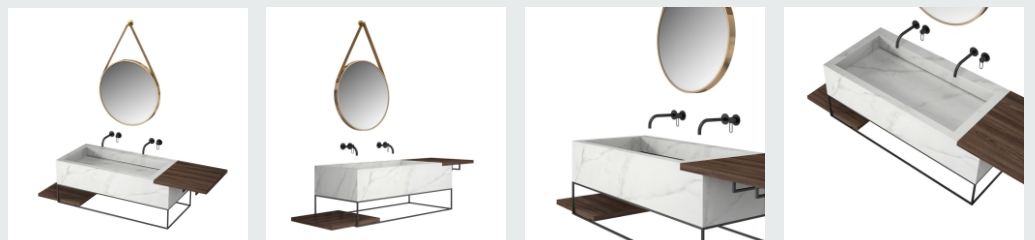

BATHROOM CABINET SERIES

■ MODEL:LJ-1145

The main tank:
2200 x550x500mm
Mirror:
550 x120x1100mmx2

■ MODEL:LJ-1146

The main tank:
1200 x550x450mm
Mirror: 650 x45x650mm

LEJIE 雷洁®

BATHROOM CABINET SERIES

■ MODEL:LJ-1147

The main tank:
1500 x550x450mm
Mirror: 650 x45x650mmx2

■ MODEL:LJ-1148

The main tank:
800 x550x500mm
Mirror: 550 x120x1100mm

LEJIE 雷洁®

BATHROOM CABINET SERIES

■ MODEL:LJ-1149

The main tank:

1100 x550x500mm

Mirror: 550 x120x1100mm

Shelf: 440 x160x1200mm

■ MODEL:LJ-1150

The main tank:

1300 x550x500mm

Mirror: 1300 x35x650mm

Shelf: 600 x120x150mm

Tank: 220 x160x1200mm