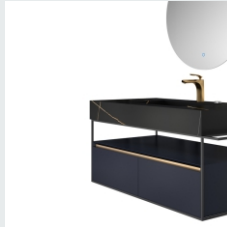

Main cabinet lower:

1200X550X250mm

Mirror: 700 x35x700mm

Shelf: 650X120X50mm

LEJIE 雷洁®

BATHROOM CABINET SERIES

■ MODEL:LJ-1141

Upper layer of main cabinet: