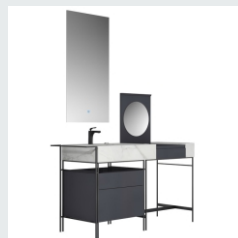

BATHROOM CABINET SERIES

■ MODEL:LJ-1121

The main tank:
1500 x550x850mm
Mirror:
550X30X1100mm X2

■ MODEL:LJ-1122

The main tank:
1350 x550x850mm
Mirror:
550 x30x1100mm

LEJIC 雷洁®