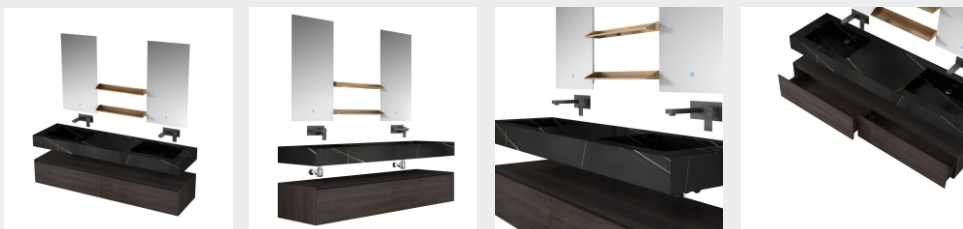

■ MODEL:LJ-1152

Upper layer of main cabinet:
2000X550X150mm
Main cabinet lower layer:
2000X550X320mm
Mirror: 520 x40x10000mmx2
Shelf: 650X120X50mmX2

LEJIE 雷洁®