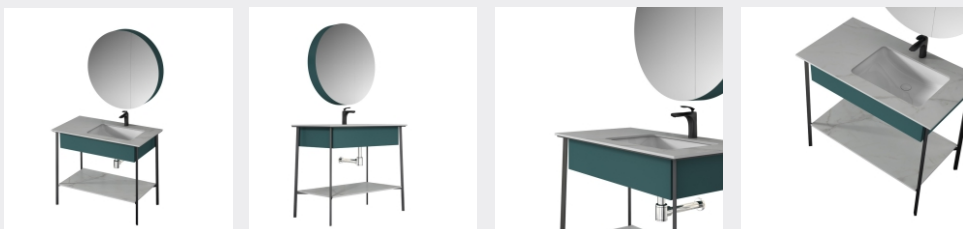

■ MODEL:LJ-1180

The main tank:
1000 x550x850mm
Lens ark: 800 x120x800mm

LEJIE雷洁®