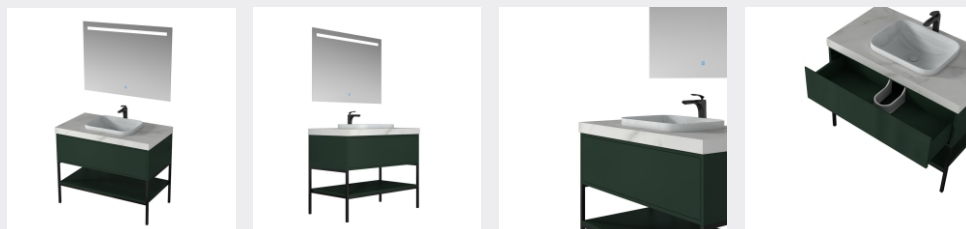

■ MODEL:LJ-1164

The main tank:
1000 x550x850mm
Mirror: 950 x35x700mm

LEJIE 雷洁®