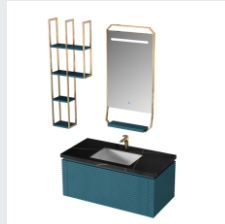

BATHROOM CABINET SERIES

■ MODEL:LJ-1149

The main tank:

1100 x550x500mm

Mirror: 550 x120x1100mm

Shelf: 440 x160x1200mm