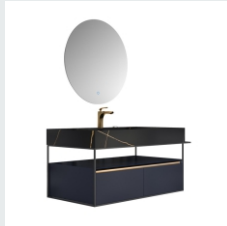

Main cabinet lower:

1200X550X250mm

Mirror: 700 x35x700mm

Shelf: 650X120X50mm

LEJIE 雷洁®

BATHROOM CABINET SERIES

■ MODEL:LJ-1141

Upper layer of main cabinet: