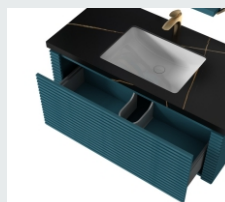

BATHROOM CABINET SERIES

■ MODEL:LJ-1149

The main tank:

1100 x550x500mm

Mirror: 550 x120x1100mm

Shelf: 440 x160x1200mm