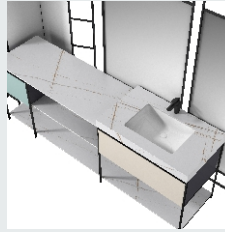

The main tank:
700 x550x850mm
Mirror: 550 x20x1250mm

■ MODEL:LJ-1136

The main tank:
1500 x550x850mm
Mirror: 550 x20x1800mmx2

LEJIE 雷洁®

BATHROOM CABINET SERIES

■ MODEL:LJ-1137

The main tank:

2200 x550x850mm