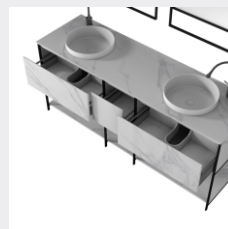

Shelf: 650X120X50mm

LEJIE 雷洁®

BATHROOM CABINET SERIES

■ MODEL:LJ-1171

The main tank:
800 x550x850mm
Lens ark:
700 x120x700mm

■ MODEL:LJ-1172

The main tank:
1800 x550x850mm
Mirror:
800 x20x1100mmx2

LEJIE雷洁®