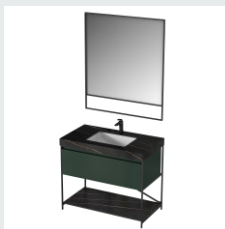

■ MODEL:LJ-1130

The main tank:

1000 x550x850mm

Mirror: 700 x35x700mm

Shelf: 360X150X60mm

LJIJ雷洁®

BATHROOM CABINET SERIES

■ MODEL:LJ-1131

The main tank:
800 x550x850mm
Mirror:
700 x35x700mm

■ MODEL:LJ-1132

The main tank:
1300 x550x280mm
Mirror:
1200 x40x600mm

LEJIE 雷洁®

BATHROOM CABINET SERIES

■ **MODEL:LJ-1133**

The main tank:

1000 x550x850mm