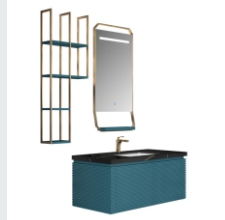

BATHROOM CABINET SERIES

■ MODEL:LJ-1149

The main tank:

1100 x550x500mm

Mirror: 550 x120x1100mm

Shelf: 440 x160x1200mm