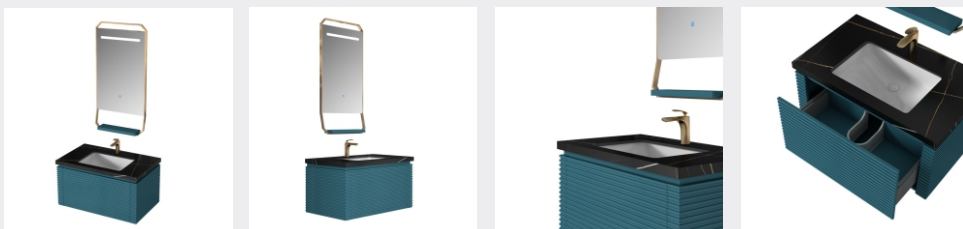

■ MODEL:LJ-1148

The main tank:
800 x550x500mm
Mirror: 550 x120x1100mm

LEJIE 雷洁®