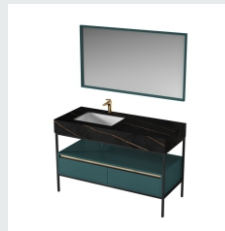

BATHROOM CABINET SERIES

■ MODEL:LJ-1173

The main tank:
1300 x550x850mm
Mirror:
1250 x30x700mm

■ MODEL:LJ-1174