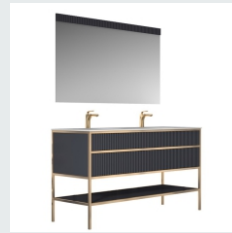

The main tank:

1800 x550x850mm

Mirror:

1500 x17x820mm

LEJIC 雷洁®

BATHROOM CABINET SERIES

MODEL: LJ-1117

The main tank: