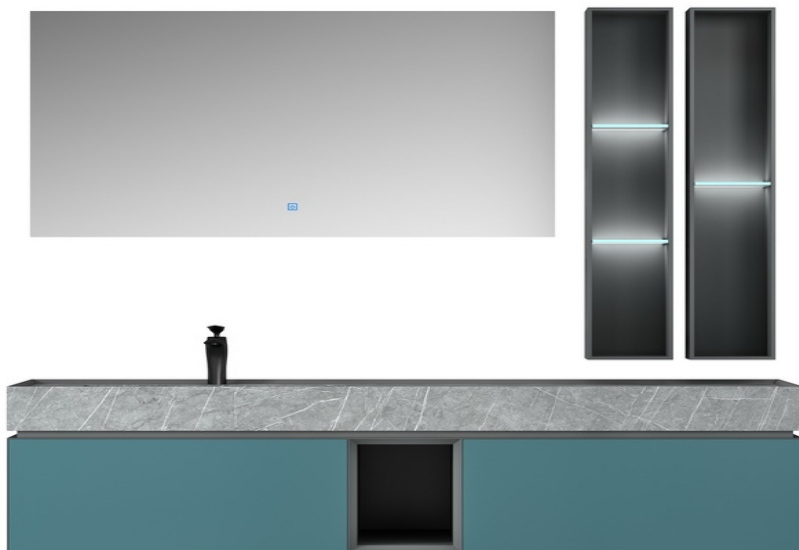

Shelf: 850X150X65mm

■ MODEL:LJ-1154

The main tank:

1600 x550x450mm

Mirror: 1120 x30x650mm

Tank: 180 x150x10000mmx2

LEJIC 雷洁®

BATHROOM CABINET SERIES