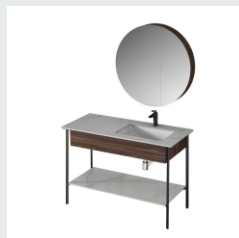

The main tank:

1200 x550x850mm

Lens ark: 800 x120x800mm

LEJIE 雷洁®