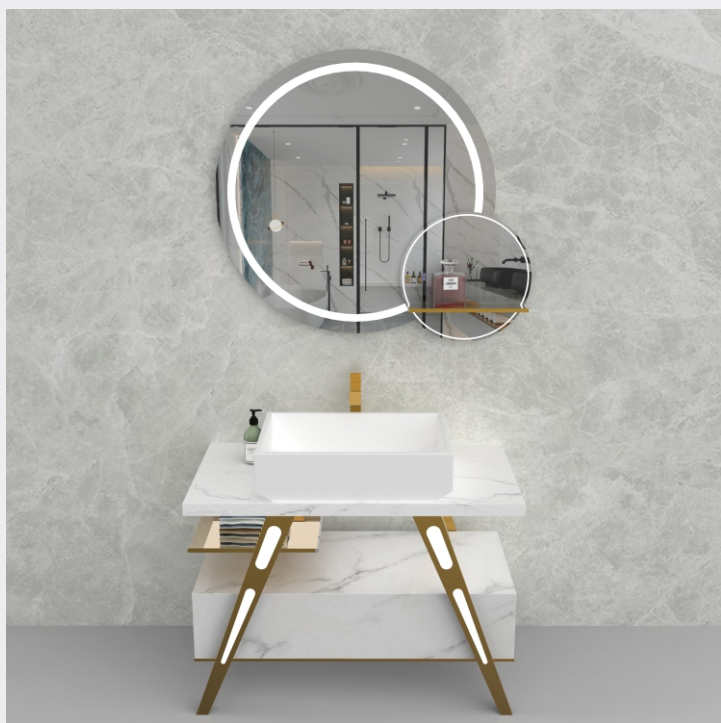

BATHROOM CABINET SERIES

■ MODEL:LJ-1109

The main tank:
1000 x550x850mm
Mirror: 900 x35mm