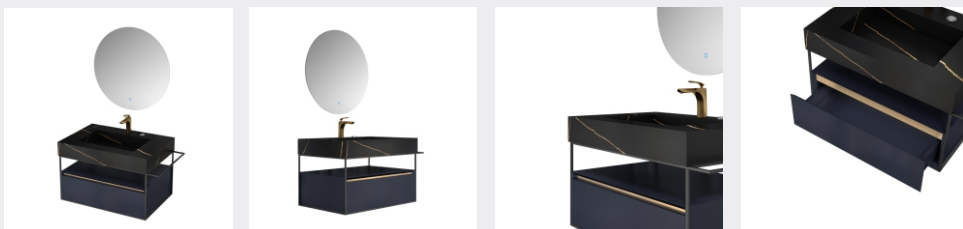

■ MODEL:LJ-1167

The main tank:
1500 x550x850mm
Mirror: 1450 x30x700mm

■ MODEL:LJ-1168

Upper layer of main cabinet:
800X550X120mm
Main cabinet bottom:
800X550X250mm
Mirror: 700 x35x700mm

LEJIE 雷洁®

BATHROOM CABINET SERIES