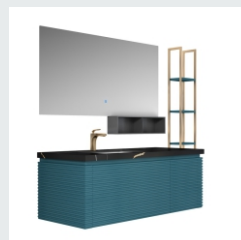

BATHROOM CABINET SERIES

■ MODEL:LJ-1149

The main tank:

1100 x550x500mm

Mirror: 550 x120x1100mm

Shelf: 440 x160x1200mm

■ MODEL:LJ-1150

The main tank:

1300 x550x500mm

Mirror: 1300 x35x650mm

Shelf: 600 x120x150mm

Tank: 220 x160x1200mm

LEJIE 雷洁®