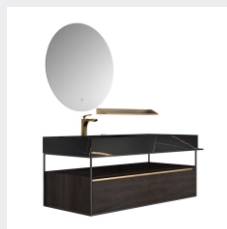

■ MODEL: LJ-1140

Upper layer of main cabinet:

1200X550X120mm

Main cabinet lower:

1200X550X250mm

Mirror: 700 x35x700mm

Shelf: 650X120X50mm

LEJIE 雷洁®