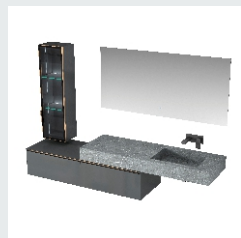

BATHROOM CABINET SERIES

■ MODEL: LJ-1125

The main tank:
800 x 550 x 850mm

Mirror:
550 x 35 x 1000mm

■ MODEL: LJ-1126

Upper layer of main cabinet:

1600X550X150mm

Main cabinet lower:

1600X550X350mm

Mirror: 1600 x 40 x 750mm

Tank: 350 x 280 x 1200mm

LEJIE 雷洁®