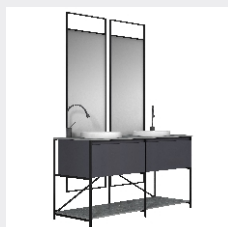

■ MODEL:LJ-1136

The main tank:
1500 x550x850mm
Mirror: 550 x20x1800mmx2

LEJIE 雷洁®