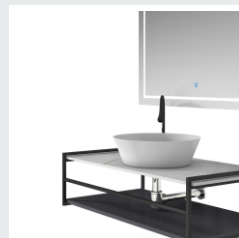

Mirror:

850 x20x1800mmx2

■ MODEL:LJ-1138

The main tank:

1000 x550x280mm

Mirror: 950 x40x600mm

LEJIE 雷洁®

BATHROOM CABINET SERIES