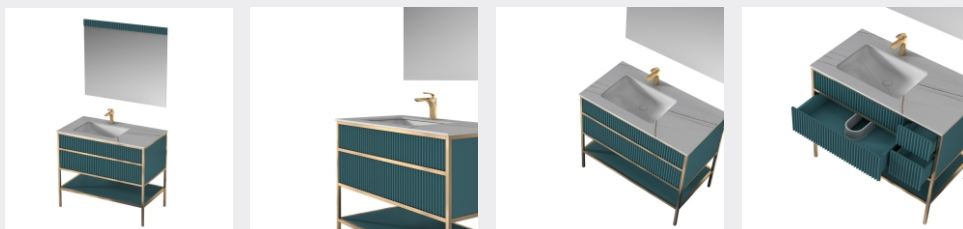

1500 x 550 x 850mm

Mirror: 1400 x 17 x 820mm

Tank: 500 x 140 x 650mm

MODEL: LJ-1118

The main tank:

1350 x 550 x 850mm

Mirror: 1300 x 17 x 820mm

LEJIE 雷洁®

BATHROOM CABINET SERIES

■ MODEL:LJ-1119

The main tank:
1200 x550x850mm
Mirror:
1150 x17x820mm

■ MODEL:LJ-1120

The main tank:
1000 x550x850mm
Mirror:
950 x17x820mm

LEJIE 雷洁®

BATHROOM CABINET SERIES

■ MODEL:LJ-1121

The main tank:
1500 x550x850mm
Mirror:
550X30X1100mm X2

■ MODEL:LJ-1122

The main tank:
1350 x550x850mm
Mirror:
550 x30x1100mm

LEJIC 雷洁®

BATHROOM CABINET SERIES

■ MODEL:LJ-1123

The main tank:

1200 x550x850mm