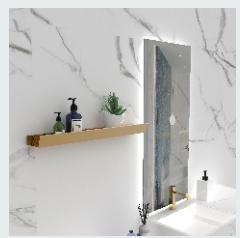

1100*500*100

LEJIE 雷洁®

BATHROOM CABINET SERIES

MODEL: LJ-1107

The main tank:
1800 x550x850mm
Mirror: 1100 x120x550mm
Deputy ark: 1650 x180x320mm

MODEL: LJ-1108

The main tank:
2100 x550x850mm
Mirror: 1330 x40x630mm
Shelf: 850X155X68mm