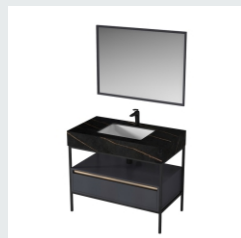

BATHROOM CABINET SERIES

■ MODEL:LJ-1173

The main tank:
1300 x550x850mm
Mirror:
1250 x30x700mm

■ MODEL:LJ-1174

The main tank:
1000 x550x850mm
Mirror:
950 x20x700mm

LEJIE 雷洁®

BATHROOM CABINET SERIES

■ MODEL:LJ-1175