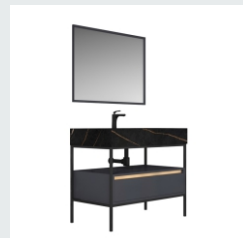

BATHROOM CABINET SERIES

■ MODEL:LJ-1173

The main tank:
1300 x550x850mm
Mirror:
1250 x30x700mm

■ MODEL:LJ-1174

The main tank:
1000 x550x850mm
Mirror:
950 x20x700mm

LEJIE 雷洁®

BATHROOM CABINET SERIES

■ MODEL:LJ-1175