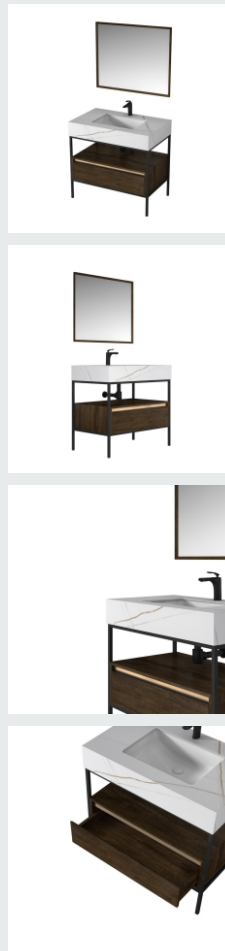

■ MODEL:LJ-1160

The main tank:
1800 x550x850mm
Mirror: 700 x35x1000mm
Tank: 300 x120x300mmx3

LEJIE 雷洁®

BATHROOM CABINET SERIES

■ MODEL:LJ-1161

The main tank:
900 x550x850mm
Mirror: 850 x20x700mm

■ MODEL:LJ-1162

The main tank:
1500 x550x850mm
Mirror: 550 x30x1000mm
Shelf: 650X120X50mmX2

LEJIC 雷洁®

BATHROOM CABINET SERIES

■ MODEL:LJ-1163

The main tank:
1200 x550x850mm
Mirror: 1150 x35x700m

■ MODEL:LJ-1164

The main tank:
1000 x550x850mm
Mirror: 950 x35x700mm