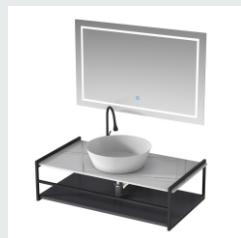

Mirror:

850 x20x1800mmx2

■ MODEL:LJ-1138

The main tank:

1000 x550x280mm

Mirror: 950 x40x600mm

LEJIE 雷洁®

BATHROOM CABINET SERIES