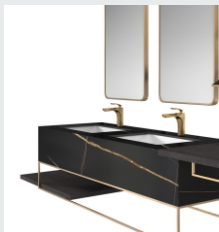

■ MODEL:LJ-1177

The main tank:

1500 x550x450mm

Mirror:

500 x35x900mmx2

Shelf: 650X120X50mm

■ MODEL:LJ-1178

The main tank: