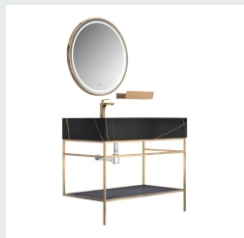

■ MODEL:LJ-1130

The main tank:

1000 x550x850mm

Mirror: 700 x35x700mm

Shelf: 360X150X60mm

LJIJ雷洁®

BATHROOM CABINET SERIES

■ MODEL:LJ-1131