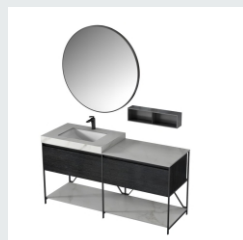

■ MODEL:LJ-1142

The main tank:

1600 x550x850mm

Mirror: 1000 x35x1000mm

Tank: 600 x120x150mm

LEJIE 雷洁®