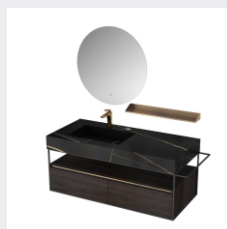

■ MODEL: LJ-1140

Upper layer of main cabinet:

1200X550X120mm

Main cabinet lower:

1200X550X250mm

Mirror: 700 x35x700mm

Shelf: 650X120X50mm

LEJIE 雷洁®