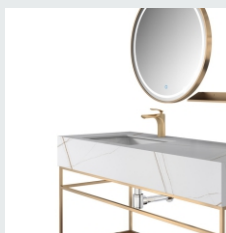

BATHROOM CABINET SERIES

■ MODEL: LJ-1125

The main tank:
800 x 550 x 850mm

Mirror:
550 x 35 x 1000mm

■ MODEL: LJ-1126

Upper layer of main cabinet:

1600X550X150mm

Main cabinet lower:

1600X550X350mm

Mirror: 1600 x 40 x 750mm

Tank: 350 x 280 x 1200mm

LEJIE 雷洁®

BATHROOM CABINET SERIES

■ MODEL:LJ-1127

The main tank:
800 x480x850mm
Mirror:
600 x30x600mm

■ MODEL:LJ-1128

The main tank:
1500 x550x850mm
Mirror:
700 x35x700mmx2

LEJIE 雷洁®

BATHROOM CABINET SERIES

■ MODEL:LJ-1129

The main tank:

1350 x550x850mm

Mirror: 700 x35x700mm

Shelf: 650X120X50mm