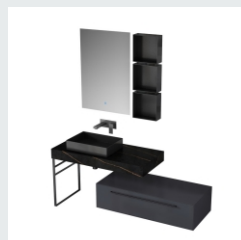

The main tank:
1800 x550x850mm
Mirror: 700 x35x1000mm
Tank: 300 x120x300mmx3

LEJIE 雷洁®