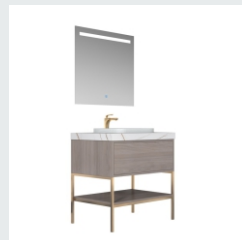

■ MODEL:LJ-1158

The main tank:

800 x550x850mm

Lens ark: 750 x35x700mm

LEJIE 雷洁®