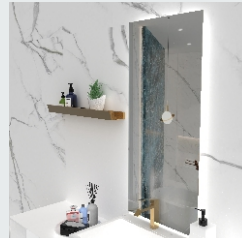

1100*500*100

LEJIE 雷洁®

BATHROOM CABINET SERIES

MODEL: LJ-1107

The main tank:
1800 x550x850mm
Mirror: 1100 x120x550mm
Deputy ark: 1650 x180x320mm

MODEL: LJ-1108

The main tank:
2100 x550x850mm
Mirror: 1330 x40x630mm
Shelf: 850X155X68mm