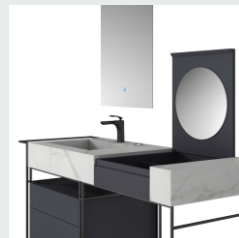

Mirror: 1350 x40x750mm

Tank: 180 x150x1000mmx2

MODEL: LJ-1114

The main tank:

1600 x550x500mm

Mirror: 1600 x40x750mm

Shelf: 600 x120x150mmx2

BATHROOM CABINET SERIES

BATHROOM CABINET SERIES

■ MODEL:LJ-1119

The main tank:
1200 x550x850mm
Mirror:
1150 x17x820mm

■ MODEL:LJ-1120

The main tank:
1000 x550x850mm
Mirror:
950 x17x820mm

LEJIE 雷洁®

BATHROOM CABINET SERIES

■ MODEL:LJ-1121

The main tank:
1500 x550x850mm
Mirror:
550X30X1100mm X2

■ MODEL:LJ-1122

The main tank:
1350 x550x850mm
Mirror:
550 x30x1100mm

LEJIC 雷洁®

BATHROOM CABINET SERIES

■ MODEL:LJ-1123

The main tank:

1200 x550x850mm