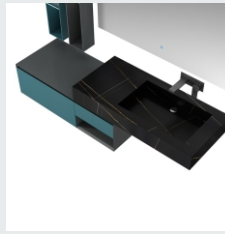

**BATHROOM
CABINET SERIES**

MODEL: LJ-1113

Upper layer of main cabinet:

1200X550X150mm

Main cabinet lower layer:

1200X550X350mm

Mirror: 1350 x40x750mm

Tank: 180 x150x1000mmx2

MODEL: LJ-1114

The main tank:

1600 x550x500mm

Mirror: 1600 x40x750mm

Shelf: 600 x120x150mmx2