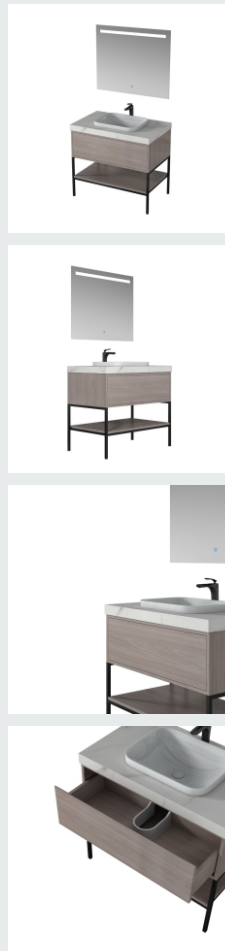

BATHROOM CABINET SERIES

■ MODEL:LJ-1165

The main tank:
900 x550x850mm
Mirror:
850 x35x700mm

■ MODEL:LJ-1166