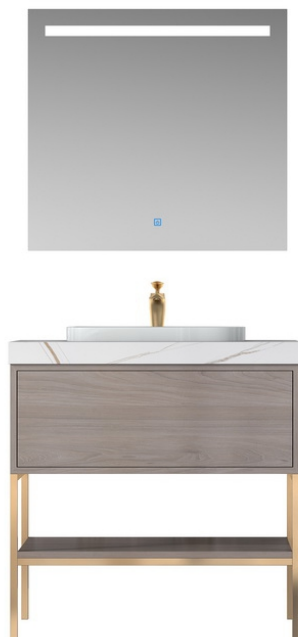

BATHROOM CABINET SERIES

■ MODEL:LJ-1157

The main tank:

1000 x550x450mm

Mirror: 600 x30x1300mm

Rack 1:360X150X65mm

Rack 2:500X150X65mm

■ MODEL:LJ-1158

The main tank:

800 x550x850mm

Lens ark: 750 x35x700mm

LEJIE 雷洁®