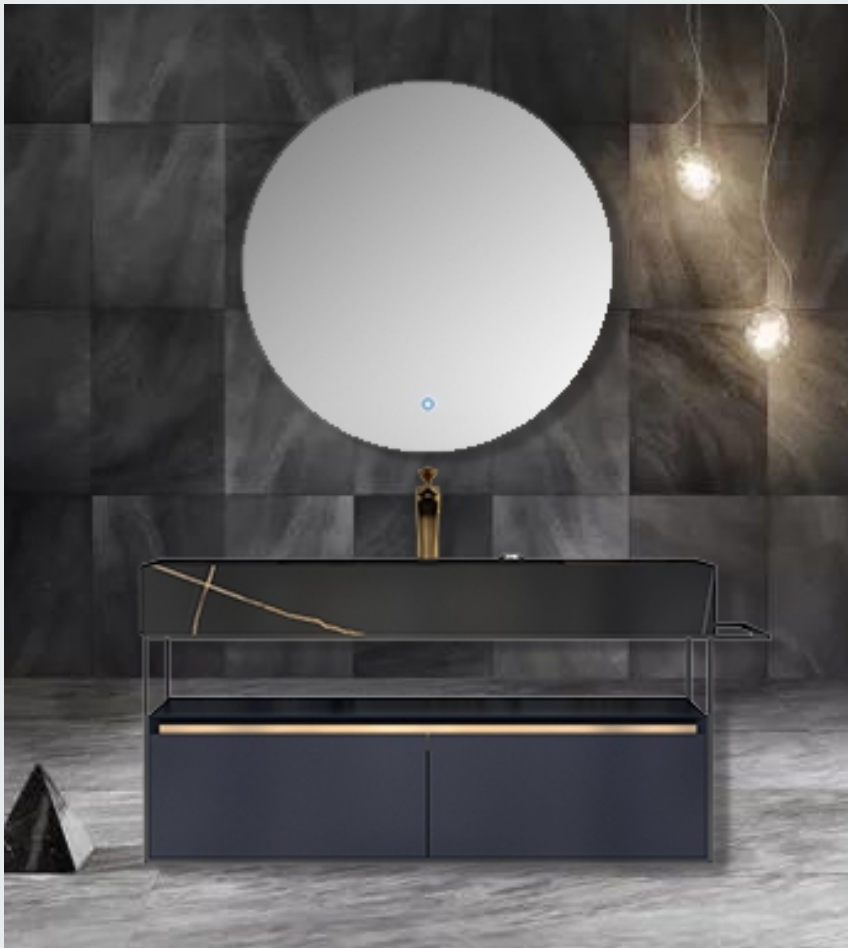

Main cabinet lower:

1200X550X250mm

Mirror: 700 x35x700mm

Shelf: 650X120X50mm

LEJIE 雷洁®

BATHROOM CABINET SERIES

■ MODEL:LJ-1141

Upper layer of main cabinet:

1000X550X120mm

Main cabinet lower layer:

1000X550X250mm

Mirror: 700 x35x700mm

■ MODEL:LJ-1142

The main tank:

1600 x550x850mm

Mirror: 1000 x35x1000mm