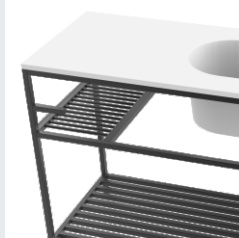

**BATHROOM
CABINET SERIES**

■ **MODEL:LJ-1103**

500*400*100

■ **MODEL:LJ-1104**

1500*500*870