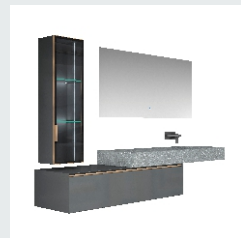

BATHROOM CABINET SERIES

■ MODEL: LJ-1125

The main tank:
800 x 550 x 850mm

Mirror:
550 x 35 x 1000mm

■ MODEL: LJ-1126

Upper layer of main cabinet:

1600X550X150mm

Main cabinet lower:

1600X550X350mm

Mirror: 1600 x 40 x 750mm

Tank: 350 x 280 x 1200mm

LEJIE 雷洁®