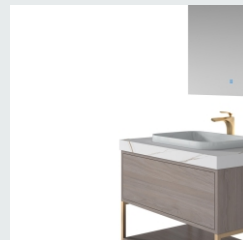

■ MODEL:LJ-1158

The main tank:

800 x550x850mm

Lens ark: 750 x35x700mm

LEJIE 雷洁®