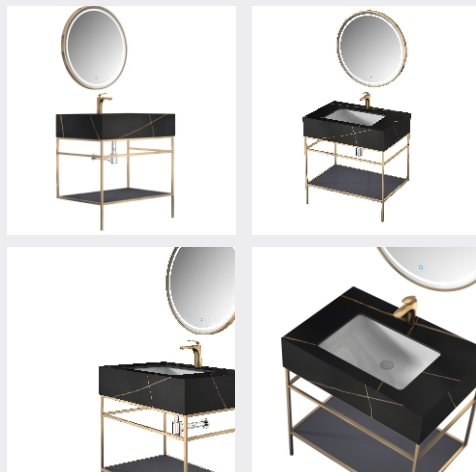

The main tank:
1500 x550x850mm
Mirror:
700 x35x700mmx2

LEJIE 雷洁®

BATHROOM CABINET SERIES

■ MODEL:LJ-1129

The main tank:

1350 x550x850mm

Mirror: 700 x35x700mm

Shelf: 650X120X50mm

■ MODEL:LJ-1130

The main tank:

1000 x550x850mm

Mirror: 700 x35x700mm

Shelf: 360X150X60mm

LJIJ雷洁®

BATHROOM CABINET SERIES

■ MODEL:LJ-1131

The main tank:
800 x550x850mm
Mirror:
700 x35x700mm

■ MODEL:LJ-1132

The main tank:
1300 x550x280mm
Mirror:
1200 x40x600mm

LEJIE 雷洁®

BATHROOM CABINET SERIES

■ **MODEL:LJ-1133**

The main tank:

1000 x550x850mm