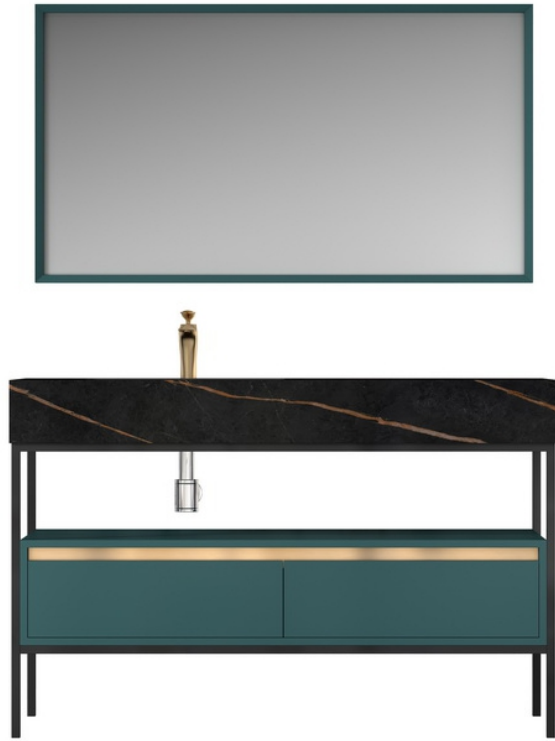

BATHROOM CABINET SERIES

■ MODEL:LJ-1173