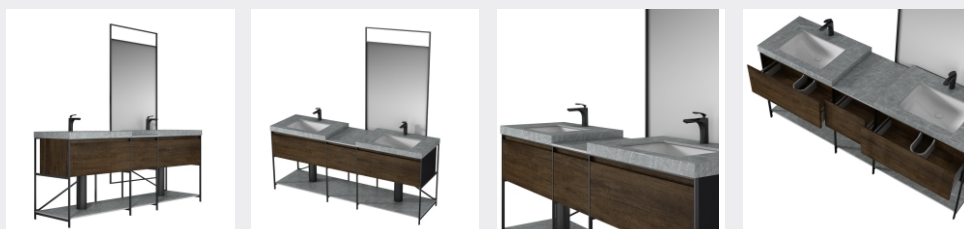

Tank: 600 x120x150mm

LEJIE 雷洁®

BATHROOM CABINET SERIES

■ MODEL:LJ-1143

The main tank:
2000 x550x850mm
Mirror: 550 x20x1800mmx2

■ MODEL:LJ-1144

The main tank:
2000 x550x850mm
Mirror: 800 x20x1800mm

LEJIE 雷洁®