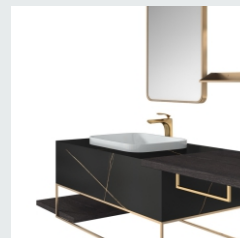

The main tank:

1000 x550x480mm

Mirror: 500 x35x900mm

Shelf: 650X120X50mm