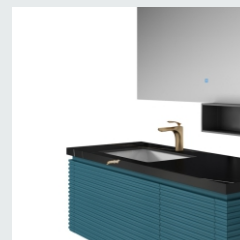

BATHROOM CABINET SERIES

■ MODEL:LJ-1149

The main tank:

1100 x550x500mm

Mirror: 550 x120x1100mm

Shelf: 440 x160x1200mm

■ MODEL:LJ-1150

The main tank:

1300 x550x500mm

Mirror: 1300 x35x650mm

Shelf: 600 x120x150mm

Tank: 220 x160x1200mm

LEJIE 雷洁®