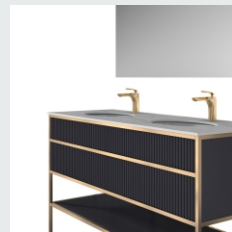

The main tank:

1800 x550x850mm

Mirror:

1500 x17x820mm

LEJIC 雷洁®

BATHROOM CABINET SERIES

MODEL: LJ-1117

The main tank: