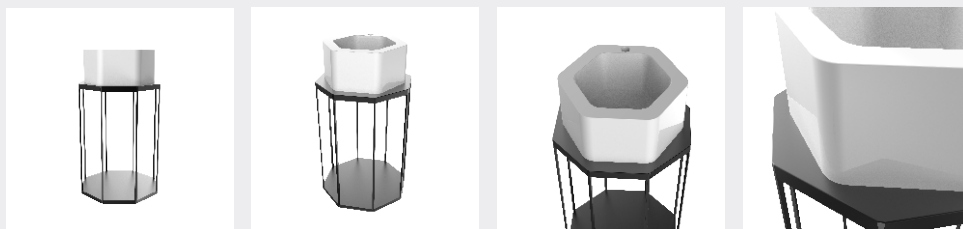

LJ-1179 LJ-1180 46

BATHROOM CABINET SERIES

■ **MODEL:LJ-1101**

1000*500*500

■ **MODEL:LJ-1102**

498*489*908

LEJIE 雷洁®

**BATHROOM
CABINET SERIES**