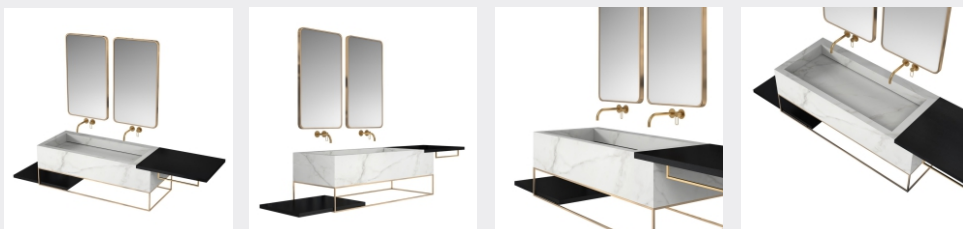

■ MODEL:LJ-1176

The main tank:
1300 x550x450mm
Lens ark: 500 x35x900mmx2

LEJIE 雷洁®