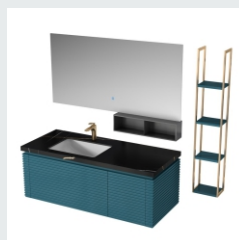

BATHROOM CABINET SERIES

■ MODEL:LJ-1149

The main tank:

1100 x550x500mm

Mirror: 550 x120x1100mm

Shelf: 440 x160x1200mm

■ MODEL:LJ-1150

The main tank:

1300 x550x500mm

Mirror: 1300 x35x650mm

Shelf: 600 x120x150mm

Tank: 220 x160x1200mm

LEJIE 雷洁®