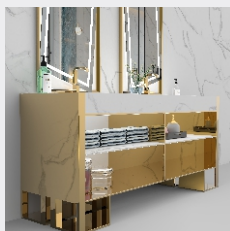

BATHROOM CABINET SERIES

■ MODEL:LJ-1109

The main tank:
1000 x550x850mm
Mirror: 900 x35mm

■ MODEL:LJ-1110

The main tank:
1800 x550x850mm
Mirror: 1326 x35x620mm

LEJIE 雷洁®

BATHROOM CABINET SERIES

■ MODEL:LJ-1111

The main tank:

800 x550x400mm

Mirror: 700 x35x700mm

Shelf: 650X120X50mm

■ MODEL:LJ-1112

The main tank:

1000 x550x500

Lens ark: 1000 x135x750mm