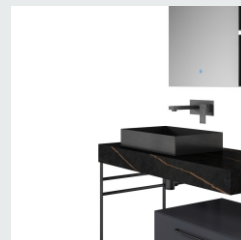

LEJIE 雷洁®

BATHROOM CABINET SERIES

■ MODEL:LJ-1165

The main tank:
900 x550x850mm
Mirror:
850 x35x700mm

■ MODEL:LJ-1166

The main tank:
1800 x550x850mm
Mirror: 700 x35x1000mm
Tank: 300 x120x300mmx3

LEJIE 雷洁®

BATHROOM CABINET SERIES