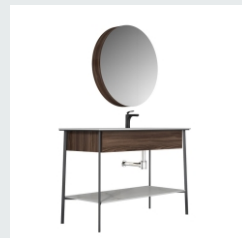

The main tank:

1200 x550x850mm

Lens ark: 800 x120x800mm

LEJIE 雷洁®