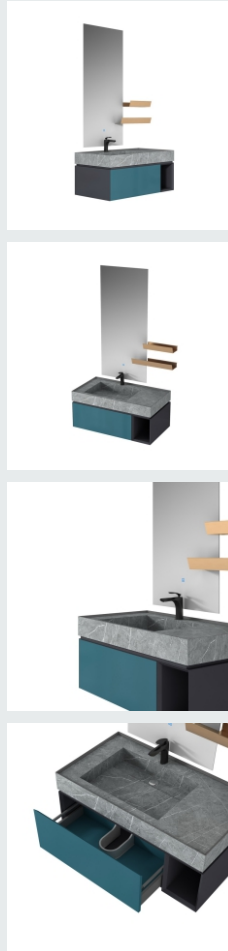

BATHROOM CABINET SERIES

■ MODEL:LJ-1157

The main tank:

1000 x550x450mm

Mirror: 600 x30x1300mm

Rack 1:360X150X65mm

Rack 2:500X150X65mm