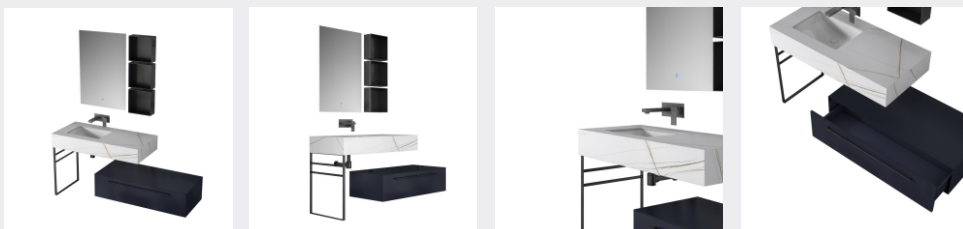

■ MODEL:LJ-1160

The main tank:
1800 x550x850mm
Mirror: 700 x35x1000mm
Tank: 300 x120x300mmx3

LEJIE 雷洁®