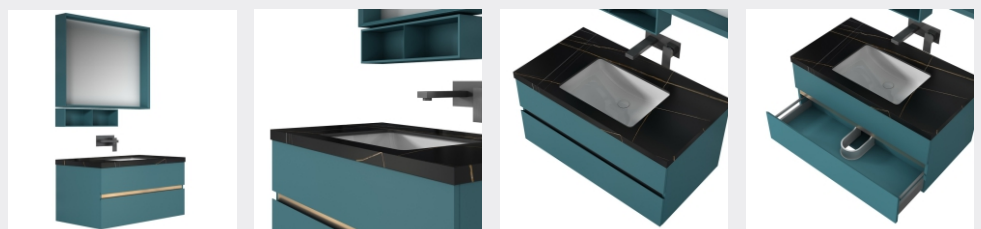

BATHROOM CABINET SERIES

■ MODEL:LJ-1111

The main tank:

800 x550x400mm

Mirror: 700 x35x700mm

Shelf: 650X120X50mm

■ MODEL:LJ-1112

The main tank:

1000 x550x500

Lens ark: 1000 x135x750mm

Tank: 600 x120x150mm

LEJIE 雷洁®