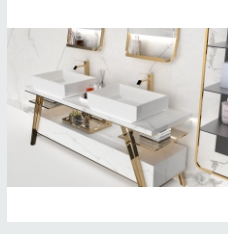

■ **MODEL:LJ-1103**

500*400*100

■ **MODEL:LJ-1104**

1500*500*870

BATHROOM CABINET SERIES

■ **MODEL:LJ-1105**

1000*500*1050

■ **MODEL:LJ-1106**

1100*500*100

LEJIE 雷洁®

BATHROOM CABINET SERIES

MODEL: LJ-1107

The main tank:
1800 x550x850mm
Mirror: 1100 x120x550mm
Deputy ark: 1650 x180x320mm

MODEL: LJ-1108

The main tank:
2100 x550x850mm
Mirror: 1330 x40x630mm
Shelf: 850X155X68mm