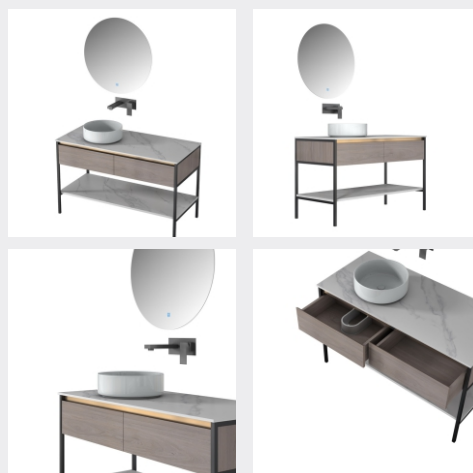

Shelf: 850X150X65mm

■ MODEL:LJ-1154

The main tank:

1600 x550x450mm

Mirror: 1120 x30x650mm

Tank: 180 x150x10000mmx2

LEJIC 雷洁®

BATHROOM CABINET SERIES