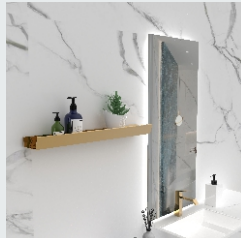

1100*500*100

LEJIE 雷洁®

BATHROOM CABINET SERIES

MODEL: LJ-1107

The main tank:
1800 x550x850mm
Mirror: 1100 x120x550mm
Deputy ark: 1650 x180x320mm

MODEL: LJ-1108

The main tank:
2100 x550x850mm
Mirror: 1330 x40x630mm
Shelf: 850X155X68mm