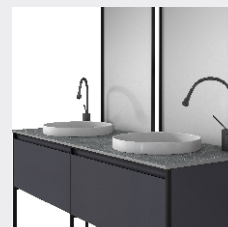

■ MODEL:LJ-1136

The main tank:
1500 x550x850mm
Mirror: 550 x20x1800mmx2

LEJIE 雷洁®