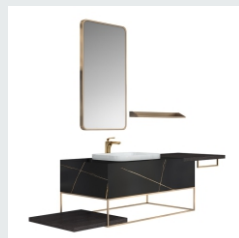

The main tank:

1000 x550x480mm

Mirror: 500 x35x900mm

Shelf: 650X120X50mm