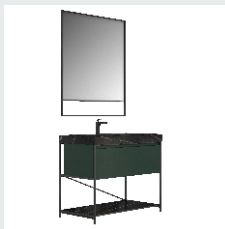

The main tank:
800 x550x850mm
Mirror:
700 x35x700mm

■ MODEL:LJ-1132

The main tank:
1300 x550x280mm
Mirror:
1200 x40x600mm

LEJIE 雷洁®

BATHROOM CABINET SERIES

■ **MODEL:LJ-1133**

The main tank:

1000 x550x850mm