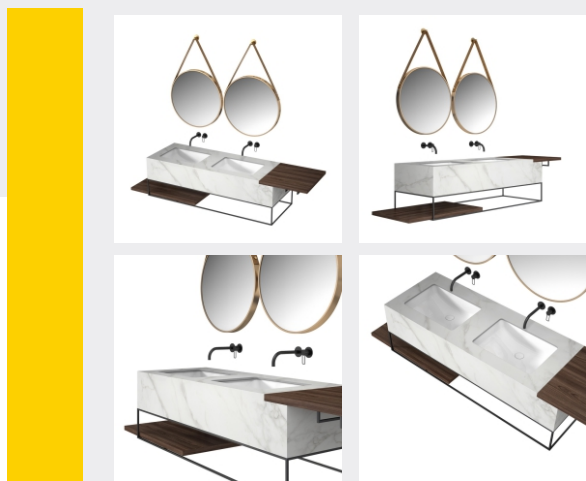

BATHROOM CABINET SERIES

■ MODEL:LJ-1145

The main tank:
2200 x550x500mm
Mirror:
550 x120x1100mmx2

■ MODEL:LJ-1146

The main tank:
1200 x550x450mm
Mirror: 650 x45x650mm

LEJIE 雷洁®

BATHROOM CABINET SERIES

■ MODEL:LJ-1147