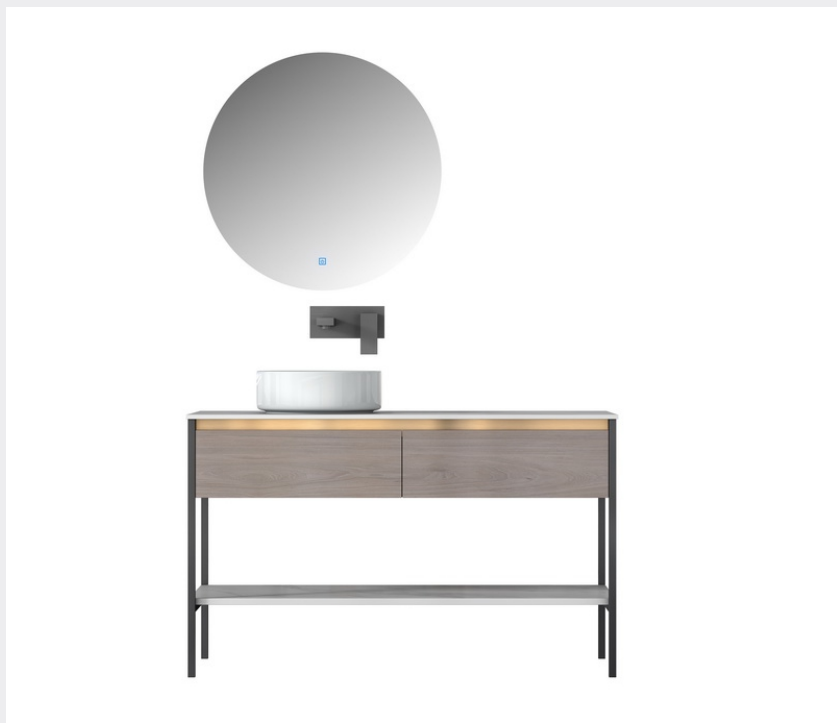

Shelf: 850X150X65mm

■ MODEL:LJ-1154

The main tank:

1600 x550x450mm

Mirror: 1120 x30x650mm

Tank: 180 x150x10000mmx2

LEJIC 雷洁®

BATHROOM CABINET SERIES

■ MODEL: LJ-1155

The main tank:

1200 x 550 x 850mm

Mirror: 800 x 35 x 8600mm

■ MODEL: LJ-1156

The main tank:

1200 x 550 x 850mm

Mirror: 800 x 35 x 8600mm