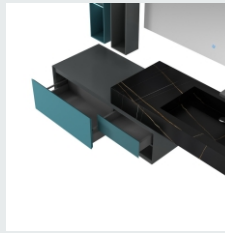

**BATHROOM
CABINET SERIES**

MODEL: LJ-1113

Upper layer of main cabinet:

1200X550X150mm

Main cabinet lower layer:

1200X550X350mm

Mirror: 1350 x40x750mm

Tank: 180 x150x1000mmx2

MODEL: LJ-1114

The main tank:

1600 x550x500mm

Mirror: 1600 x40x750mm

Shelf: 600 x120x150mmx2