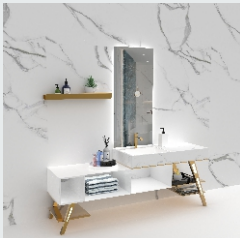

1100*500*100

LEJIE 雷洁®

BATHROOM CABINET SERIES

MODEL: LJ-1107

The main tank:
1800 x550x850mm
Mirror: 1100 x120x550mm
Deputy ark: 1650 x180x320mm

MODEL: LJ-1108

The main tank:
2100 x550x850mm
Mirror: 1330 x40x630mm
Shelf: 850X155X68mm