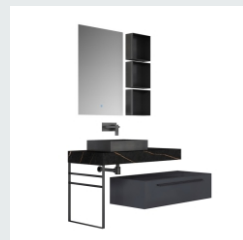

The main tank:
1800 x550x850mm
Mirror: 700 x35x1000mm
Tank: 300 x120x300mmx3

LEJIE 雷洁®