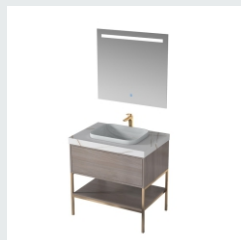

■ MODEL:LJ-1158

The main tank:

800 x550x850mm

Lens ark: 750 x35x700mm

LEJIE 雷洁®