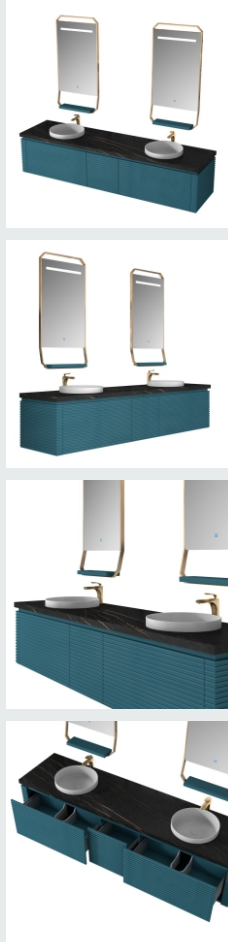

BATHROOM CABINET SERIES

■ MODEL:LJ-1145

The main tank:
2200 x550x500mm
Mirror:
550 x120x1100mmx2