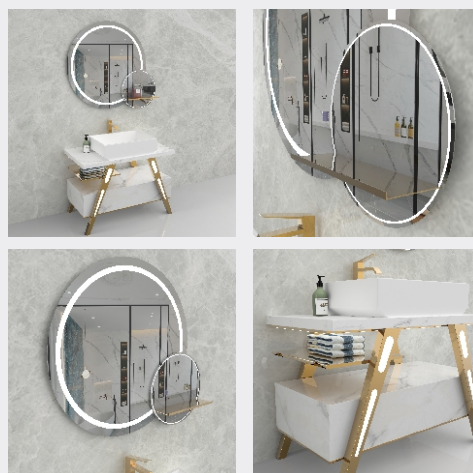

BATHROOM CABINET SERIES

■ MODEL:LJ-1109

The main tank:
1000 x550x850mm
Mirror: 900 x35mm