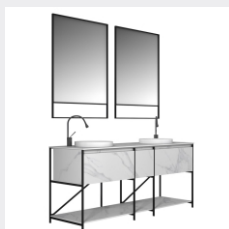

Shelf: 650X120X50mm

LEJIE 雷洁®

BATHROOM CABINET SERIES

■ MODEL:LJ-1171

The main tank:
800 x550x850mm
Lens ark:
700 x120x700mm

■ MODEL:LJ-1172

The main tank:
1800 x550x850mm
Mirror:
800 x20x1100mmx2

LEJIE雷洁®