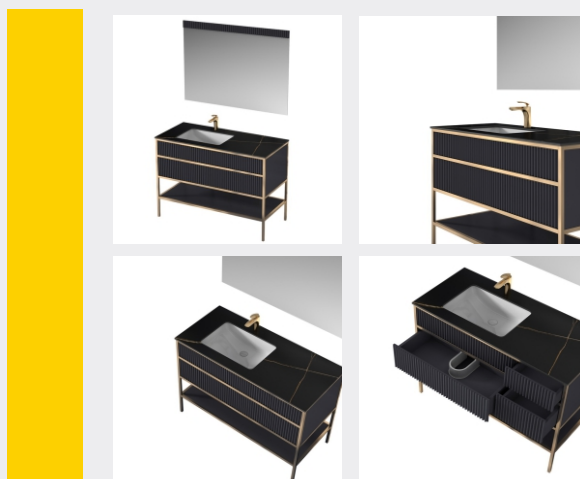

BATHROOM CABINET SERIES

■ MODEL:LJ-1119

The main tank:
1200 x550x850mm
Mirror:
1150 x17x820mm