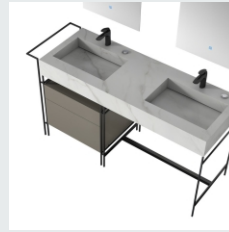

BATHROOM CABINET SERIES

■ MODEL:LJ-1119

The main tank:
1200 x550x850mm
Mirror:
1150 x17x820mm

■ MODEL:LJ-1120

The main tank:
1000 x550x850mm
Mirror:
950 x17x820mm

LEJIE 雷洁®

BATHROOM CABINET SERIES

■ MODEL:LJ-1121