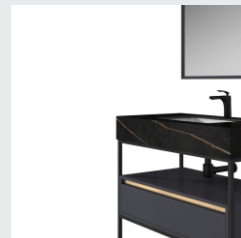

BATHROOM CABINET SERIES

■ MODEL:LJ-1173

The main tank:
1300 x550x850mm
Mirror:
1250 x30x700mm

■ MODEL:LJ-1174

The main tank:
1000 x550x850mm
Mirror:
950 x20x700mm

LEJIE 雷洁®

BATHROOM CABINET SERIES

■ MODEL:LJ-1175