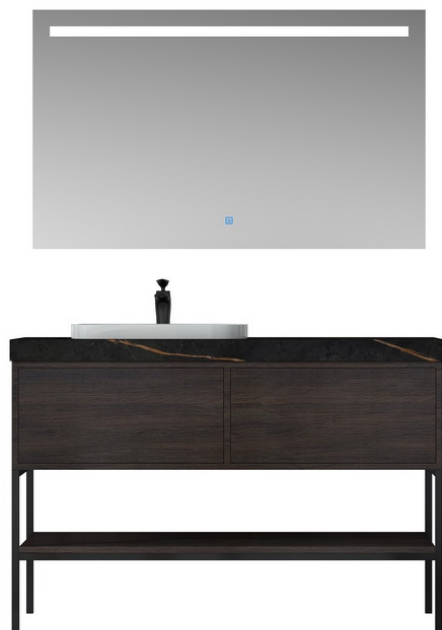

The main tank:
1500 x550x850mm
Mirror: 550 x30x1000mm
Shelf: 650X120X50mmX2

LEJIC 雷洁®

BATHROOM CABINET SERIES

■ MODEL:LJ-1163

The main tank:
1200 x550x850mm
Mirror: 1150 x35x700m

■ MODEL:LJ-1164

The main tank:
1000 x550x850mm
Mirror: 950 x35x700mm