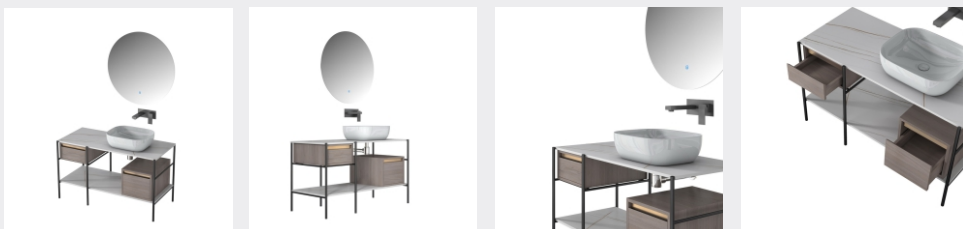

■ MODEL: LJ-1156

The main tank:

1200 x 550 x 850mm

Mirror: 800 x 35 x 8600mm

LEJIE 雷洁®