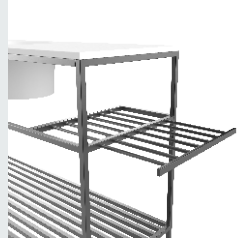

**BATHROOM
CABINET SERIES**

■ **MODEL:LJ-1103**

500*400*100

■ **MODEL:LJ-1104**

1500*500*870