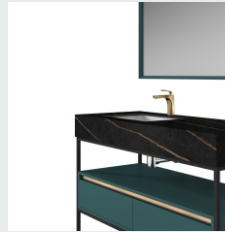

BATHROOM CABINET SERIES

■ MODEL:LJ-1173

The main tank:
1300 x550x850mm
Mirror:
1250 x30x700mm

■ MODEL:LJ-1174