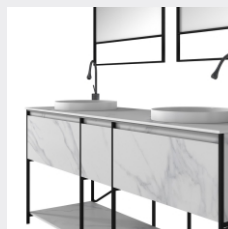

Shelf: 650X120X50mm

LEJIE 雷洁®

BATHROOM CABINET SERIES

■ MODEL:LJ-1171

The main tank:
800 x550x850mm
Lens ark:
700 x120x700mm

■ MODEL:LJ-1172

The main tank:
1800 x550x850mm
Mirror:
800 x20x1100mmx2

LEJIE雷洁®