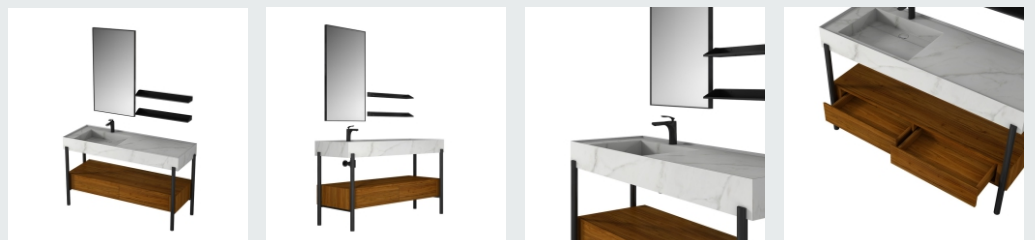

The main tank:
1500 x550x850mm
Mirror: 550 x30x1000mm
Shelf: 650X120X50mmX2

LEJIC 雷洁®

BATHROOM CABINET SERIES

■ MODEL:LJ-1163

The main tank:
1200 x550x850mm
Mirror: 1150 x35x700m

■ MODEL:LJ-1164

The main tank:
1000 x550x850mm
Mirror: 950 x35x700mm