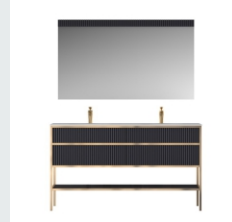

The main tank:

1800 x550x850mm

Mirror:

1500 x17x820mm

LEJIC 雷洁®

BATHROOM CABINET SERIES

MODEL: LJ-1117

The main tank: