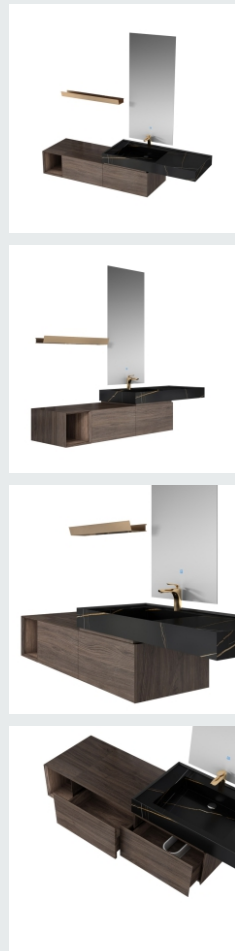

BATHROOM CABINET SERIES

■ MODEL:LJ-1153